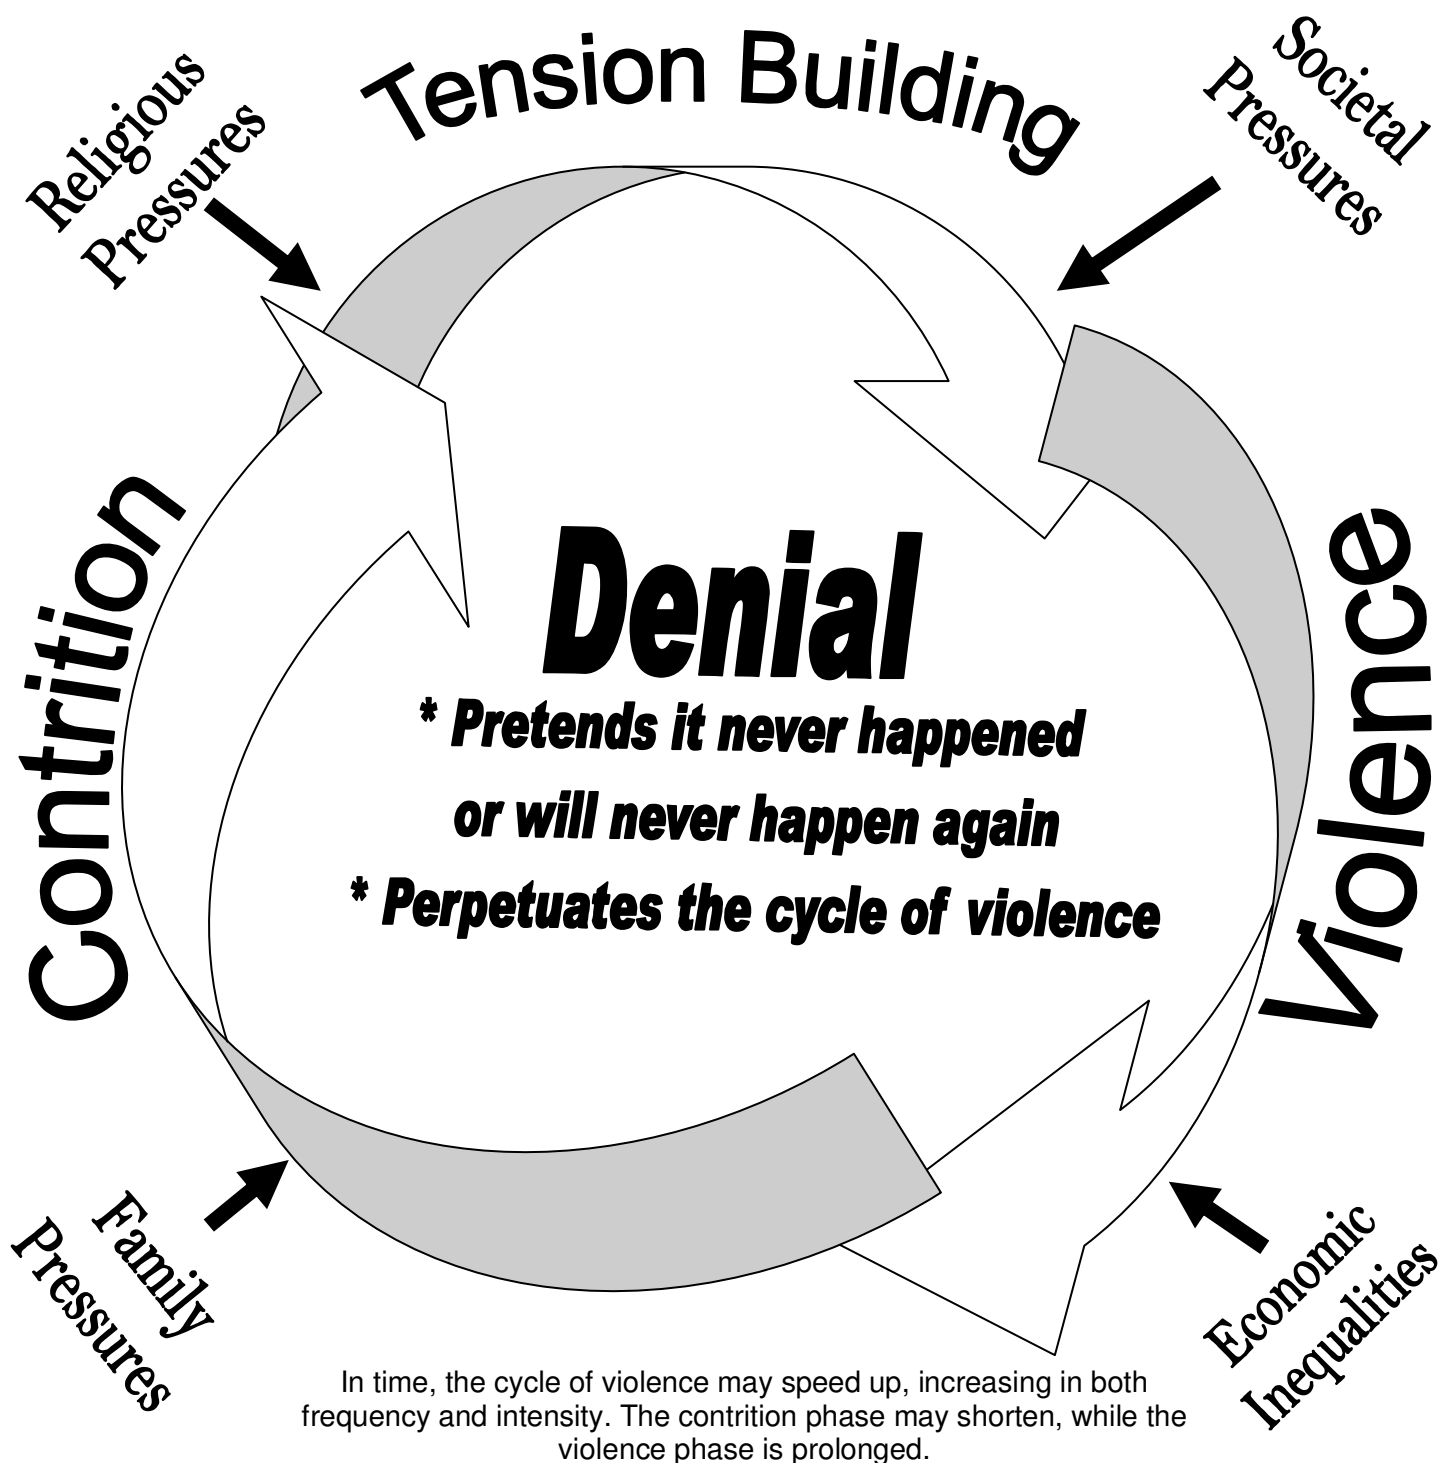

# The Cycle of Violence

**24 hour Toll Free Crisis Line**  
**1-888-215-5555**